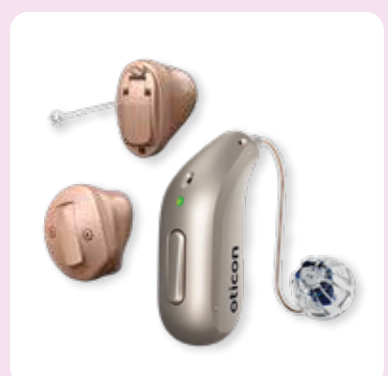

Puma Outlet
#03-10
Extra 30% Off Outlet Prices
Excludes socks and accessories \$25 and below.

Saute-san
#03-23
10% Off
Not valid on PH, eve of PH, special occasions, unless otherwise stated.

Sealy Sleep Boutique
#03-33
Extra 5% Off Existing Promotion